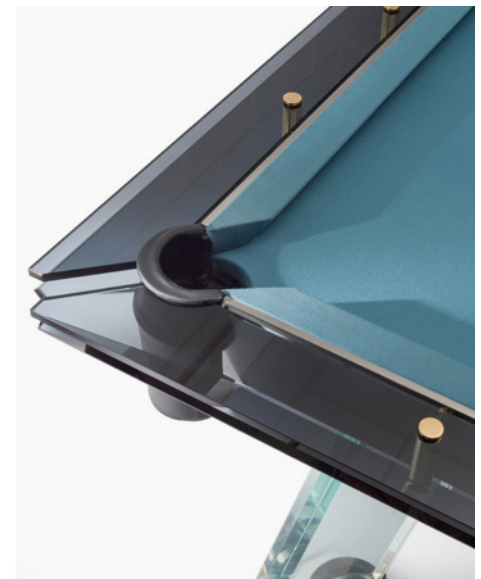

24k gold plated components

Frame and legs in low-iron glass

Leather pockets and smoked glass

Unotto Accessories

8 Unotto Armrests

Glass Holder

PRODUCT INFORMATION

Handcrafted from leather with chrome components
10 leather colors available

Unotto Game Set

PRODUCT INFORMATION

Handcrafted from leather with glass detailing and chrome components
10 leather colors available

Filotto Accessories

Filotto Game Set

PRODUCT INFORMATION

Handcrafted from leather with glass detailing and chrome components